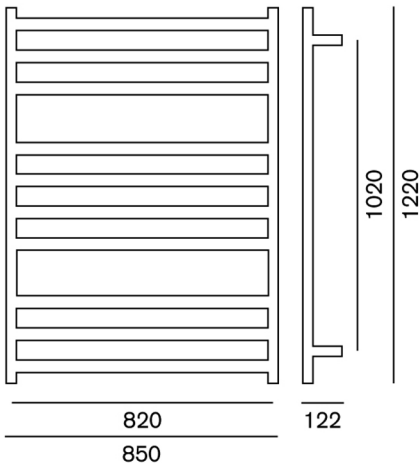

LOFT 1220 EXTENDED TOWEL WARMER

1220x850x122
WL1220E

MEASUREMENTS SUBJECT TO MANUFACTURING TOLERANCE