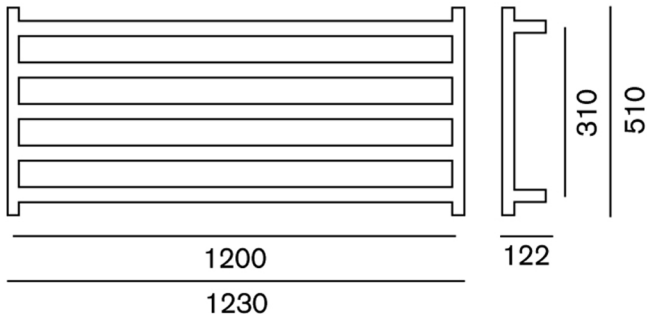

LOFT 510 EXTENDED TOWEL WARMER

510x1230x122
WL510E

MEASUREMENTS SUBJECT TO MANUFACTURING TOLERANCE