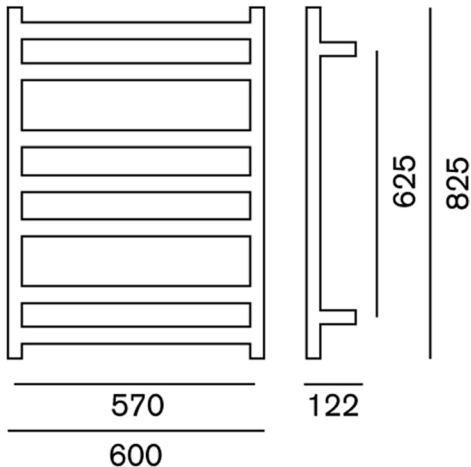

LOFT 825 TOWEL WARMER

825x600x122

WL825

MEASUREMENTS SUBJECT TO MANUFACTURING TOLERANCE