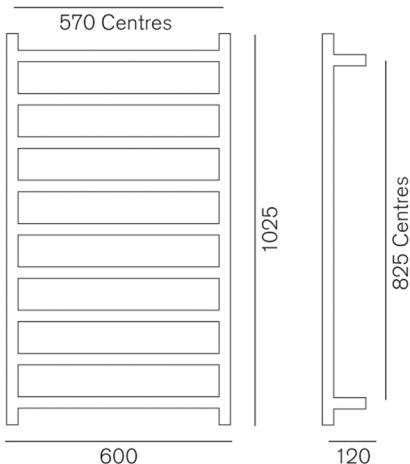

STUDIO 1 NOIR 1025 TOWEL WARMER

1025x600x120
WS1025N

MEASUREMENTS SUBJECT TO MANUFACTURING TOLERANCE