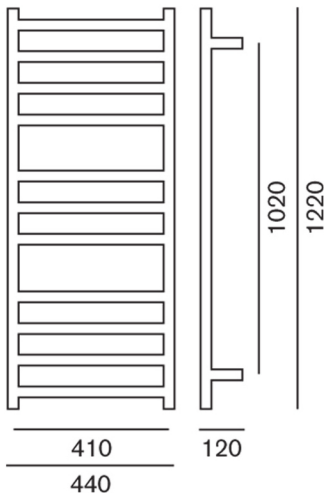

STUDIO 1 1220

SLIMLINE

1220x440x120

WS1220S/B/BB/BN/GM/N

HEIRLOOM
THE FINISHING TOUCH

**MEASUREMENTS SUBJECT TO MANUFACTURING TOLERANCE
SPECIFICATIONS MAY CHANGE WITHOUT NOTICE**