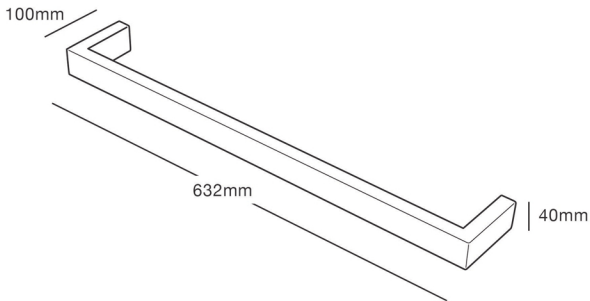

**STRATA STUDIO 1 632**

**632x40x100**

**CODE: WSS632/B/N/GM/BN/MW/BB/BC**

**MEASUREMENTS SUBJECT TO MANUFACTURING TOLERANCE  
SPECIFICATIONS MAY CHANGE WITHOUT NOTICE**