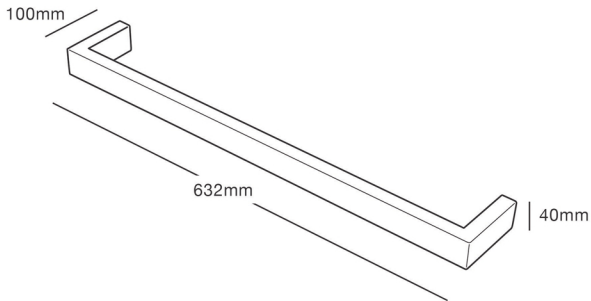

STRATA STUDIO 1 632

632x40x100

CODE: WSS632/B/N/GM/BN/MW/BB/BC

MEASUREMENTS SUBJECT TO MANUFACTURING TOLERANCE