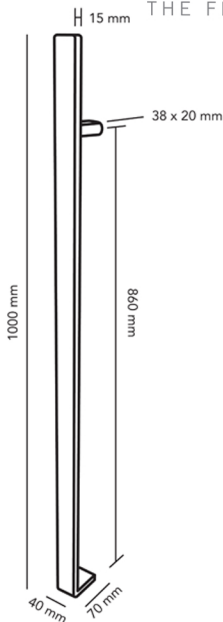

Teka pole 1000 LV
1000x40x70
WTEPLV1000/B/BB/
BC/BN/GM/MW/N

HEIRLOOM
THE FINISHING TOUCH

MEASUREMENTS SUBJECT TO MANUFACTURING TOLERANCE
SPECIFICATIONS MAY CHANGE WITHOUT NOTICE