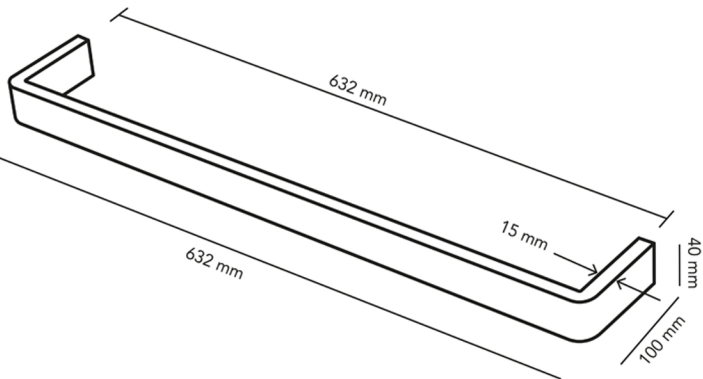

STRATA TEKA TOWEL WARMER

40 x 100 x 632mm

WTES632/B/BB/BC/BN/GM/MW/N

 HEIRLOOM
THE FINISHING TOUCH

MEASUREMENTS SUBJECT TO MANUFACTURING TOLERANCE
SPECIFICATIONS MAY CHANGE WITHOUT NOTICE