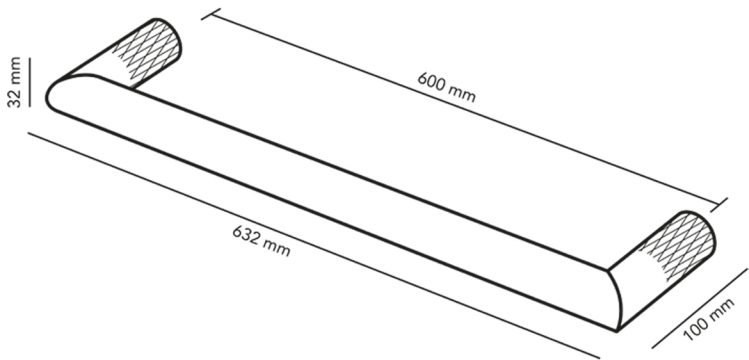

STRATA AURA X TOWEL RAIL

32 x 100 x 632mm

WXS632/BB/BC/BN/GM/N

 HEIRLOOM
THE FINISHING TOUCH

**MEASUREMENTS SUBJECT TO MANUFACTURING TOLERANCE
SPECIFICATIONS MAY CHANGE WITHOUT NOTICE**