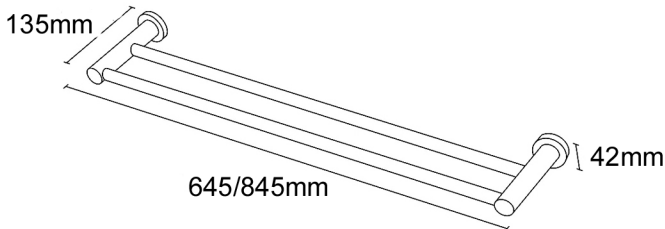

CENTRO DOUBE TOWEL RAIL

645x135x42

YCDTR600/YCDTR600N

845x135x42

YCDTR800

MEASUREMENTS SUBJECT TO MANUFACTURING TOLERANCE