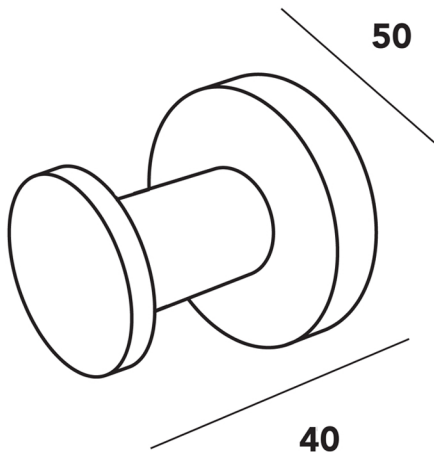

ROBE HOOK - ROUND
CODE: YCRHR/YCRHRN

MEASUREMENTS SUBJECT TO MANUFACTURING TOLERANCE