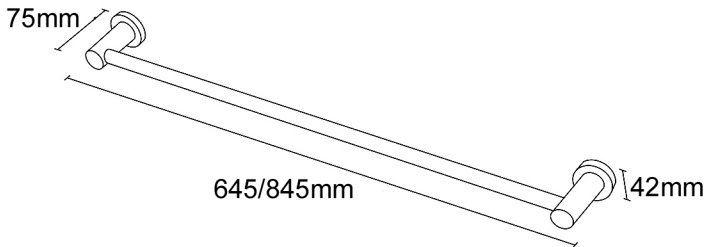

CENTRO TOWEL RAIL

645x75x42

YCTR600/YCTR600N

845x75x42

YCTR800

MEASUREMENTS SUBJECT TO MANUFACTURING TOLERANCE