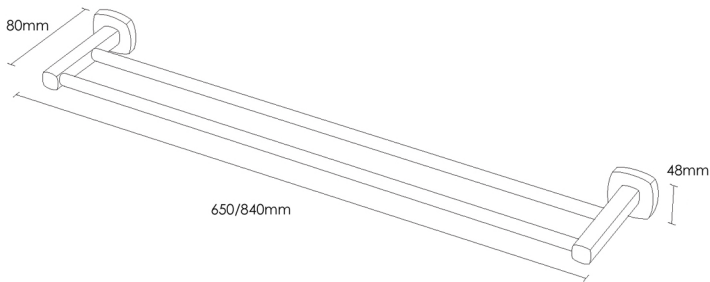

VELOSO DOUBLE TOWEL RAIL

650x120x48

YVDTR600

840x120x48

YVDTR800

HEIRLOOM
THE FINISHING TOUCH

**MEASUREMENTS SUBJECT TO MANUFACTURING TOLERANCE
SPECIFICATIONS MAY CHANGE WITHOUT NOTICE**