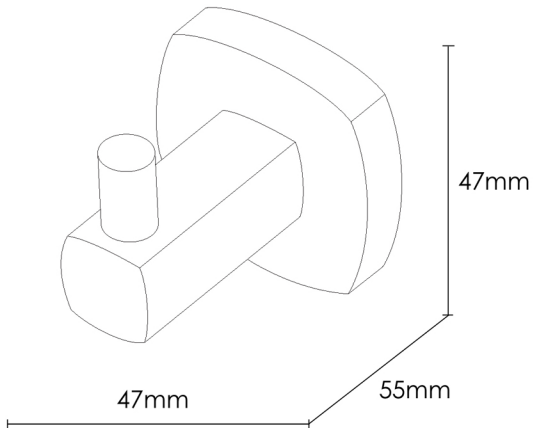

# VELOSO ROBE HOOK

47x55x47

YVRH

**HEIRLOOM**  
THE FINISHING TOUCH

**MEASUREMENTS SUBJECT TO MANUFACTURING TOLERANCE  
SPECIFICATIONS MAY CHANGE WITHOUT NOTICE**