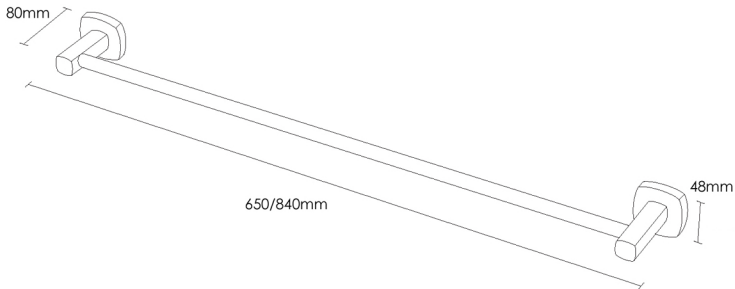

# VELOSO TOWEL RAIL

650x80x48

YVTR600

840x80x48

YVTR800

**HEIRLOOM**  
THE FINISHING TOUCH

**MEASUREMENTS SUBJECT TO MANUFACTURING TOLERANCE  
SPECIFICATIONS MAY CHANGE WITHOUT NOTICE**