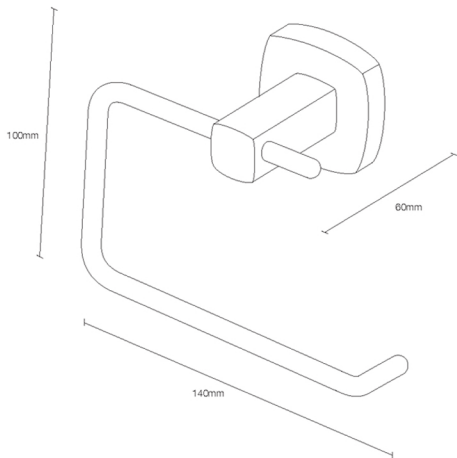

VELOSO TOILET ROLL HOLDER
140x100x60
YVTRN

HEIRLOOM
THE FINISHING TOUCH

MEASUREMENTS SUBJECT TO MANUFACTURING TOLERANCE
SPECIFICATIONS MAY CHANGE WITHOUT NOTICE