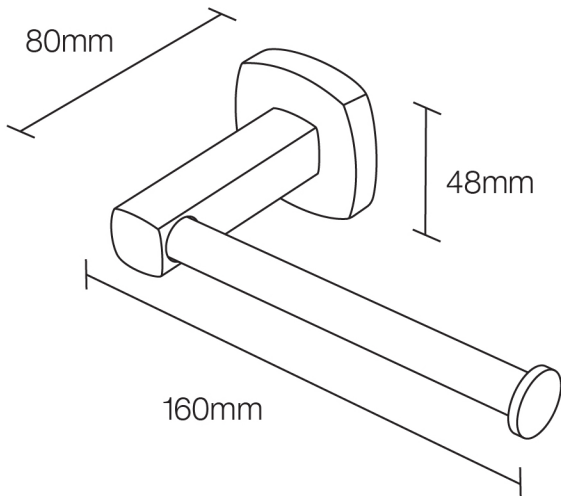

VELOSO
TOILET ROLL HOLDER ARM
160x80x48
YVTRNF

HEIRLOOM
THE FINISHING TOUCH

MEASUREMENTS SUBJECT TO MANUFACTURING TOLERANCE
SPECIFICATIONS MAY CHANGE WITHOUT NOTICE